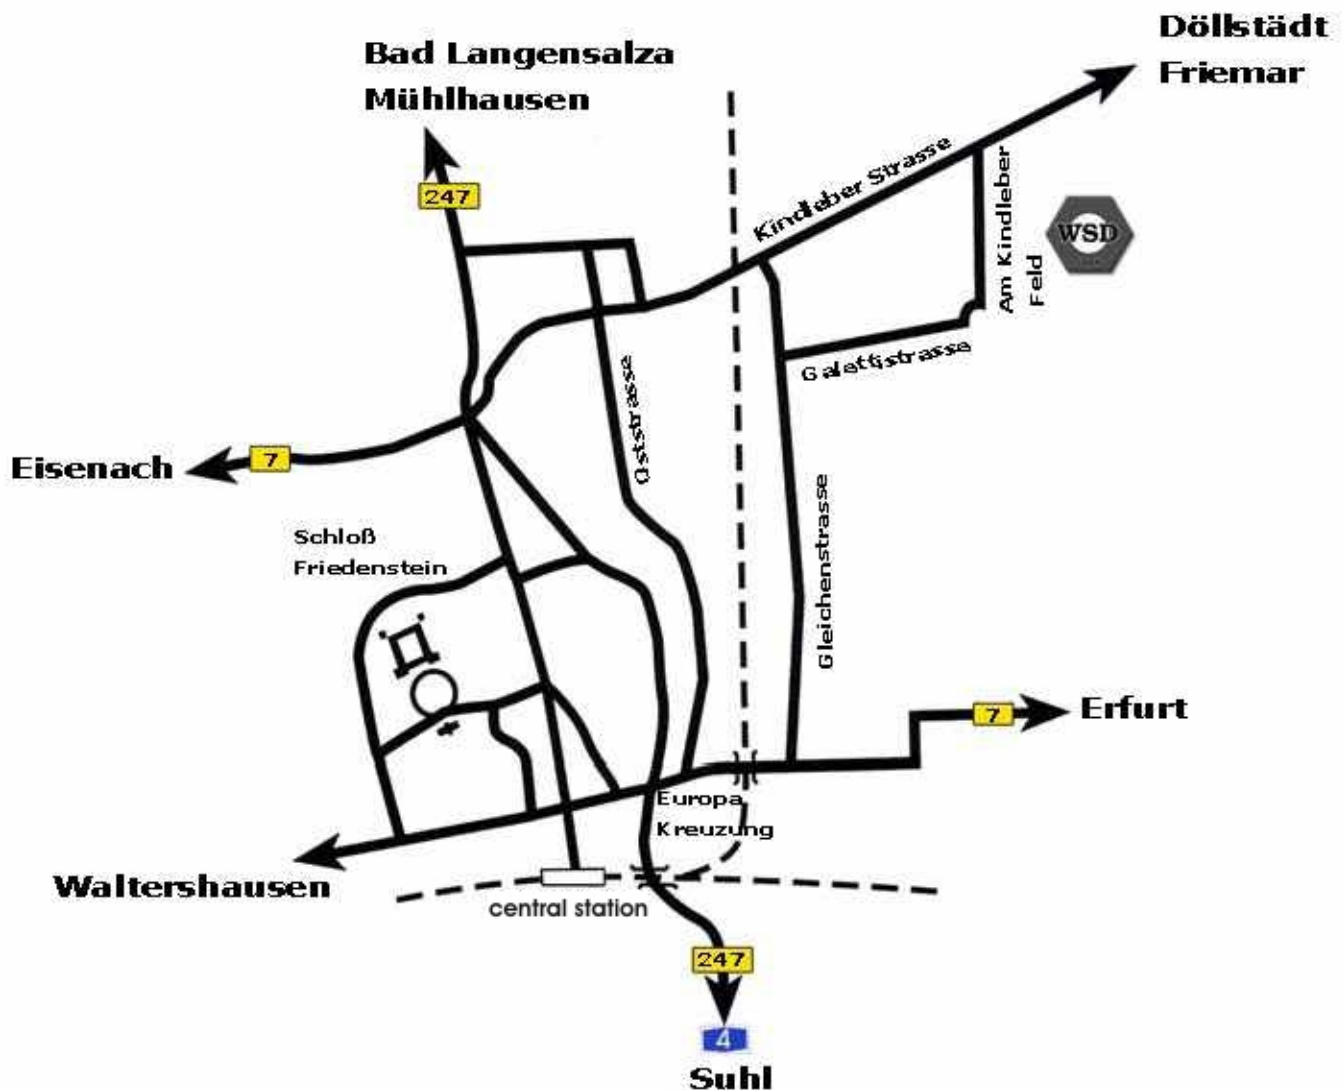

# Journey description

## WSD Gotha

Motorway exit Gotha (42) - then turn on the right on B247 - approx. 1.5 km into town, at the 4th traffic light turn right - then follow the sign-posting « GEWERBEGEBIET GOTHA OST » (industrial area Gotha east)